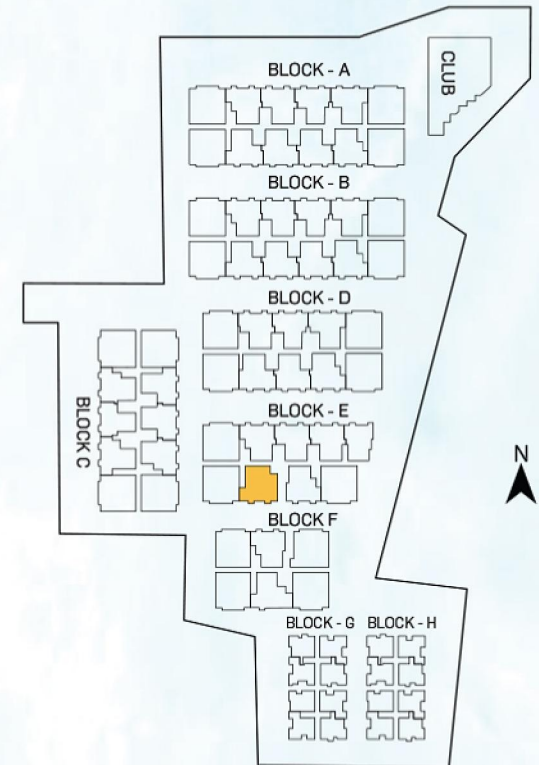

URBAN TREE
FANTASTIC
 VANAGARAM

TYPE	3 BHK
SBUA	1250 Sq.ft
FLAT NO	E 201, E 301, E401